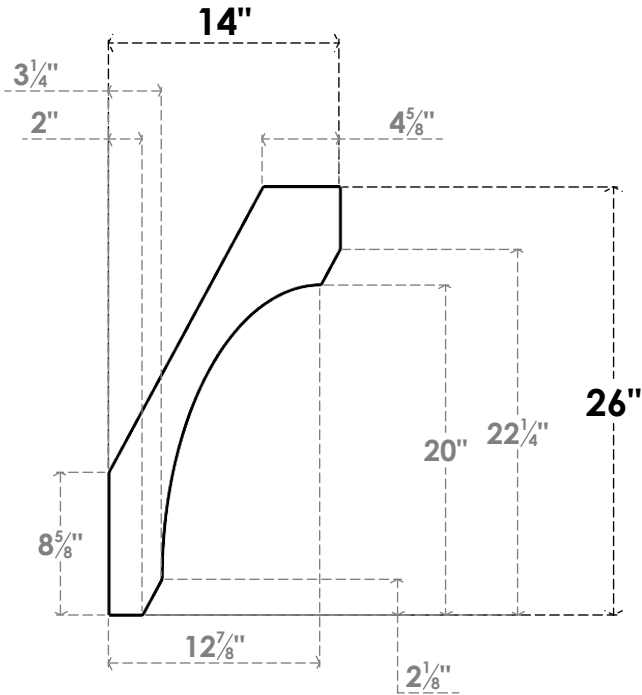

ITEM NUMBER: BRCPC060X14000X26000LEC

6"W X 14"D X 26"H LEGACY ARCHITECTURAL GRADE PVC CLOSED KNEE BRACE

SIDE PROFILE

FRONT PROFILE

ISOMETRIC

EKENA MILLWORK
2300 WEST MAIN ST.
CLARKSVILLE, TX 75426
TOLL FREE: 866-607-0453
WWW.EKENAMILLWORK.COM