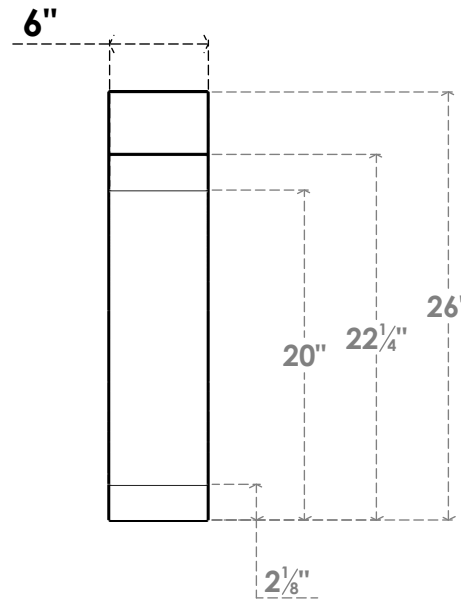

ITEM NUMBER: BRCPC060X14000X26000LEC

6"W X 14"D X 26"H LEGACY ARCHITECTURAL GRADE PVC CLOSED KNEE BRACE

SIDE PROFILE

FRONT PROFILE

ISOMETRIC

EKENA MILLWORK
2300 WEST MAIN ST.
CLARKSVILLE, TX 75426
TOLL FREE: 866-607-0453
WWW.EKENAMILLWORK.COM

NOTES

1. INSTALLATION TO BE COMPLETED IN ACCORDANCE WITH MANUFACTURER'S SPECIFICATIONS.
2. DRAWING MAY NOT BE TO SCALE
3. THIS DRAWING IS INTENDED FOR DESIGN AND PLANNING PURPOSES ONLY.
4. ALL INFORMATION CONTAINED HEREIN WAS CURRENT AT THE TIME OF DEVELOPMENT BUT MUST BE REVIEWED AND APPROVED BY THE PRODUCT MANUFACTURER TO BE CONSIDERED ACCURATE.
5. ARCHITECTURAL GRADE PVC PRODUCTS ARE MADE FROM EXPANDED CELLULAR PVC AND COME NATURALLY WHITE BUT MAY BE PAINTED